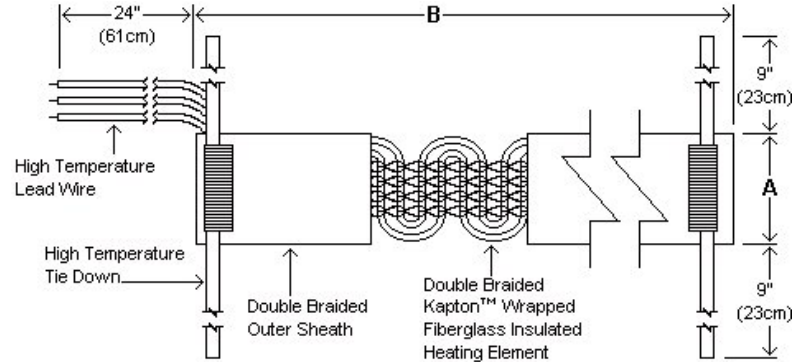

Grounded Heavy Insulated Heating Tape

Grounded Fiberglass Heavy Insulated 600°F/ 315°C Continuous, 650°F/ 343°C Short Term.

Size A		Size B		Total Watts	Part No. (120VAC)	Part No. (240VAC)
inches	cm	inches	cm			
1	2.5	24	60	230	BIH101020LG*	BIH101020LG*
1	2.5	48	122	460	BIH101040LG*	BIH102040LG*
1	2.5	72	183	700	BIH101060LG*	BIH102060LG*
1	2.5	96	244	920	BIH101080LG*	BIH102080LG*
1	2.5	120	305	1150	BIH101100LG*	BIH102100LG*

* No plug included

Approvals:

- CE
- UR pending

Grounded Heavy Insulated Heating Tapes are suitable for use on conductive surfaces.

Wide Heavy Insulated Heating Tape

Fiberglass Wide Heavy Insulated 900°F/ 482°C Continuous, 950°F/ 510°C Short Term.

* Plug not included. Note: For a single power lead on opposite ends of the tape, remove the L from the part number.

Samox Wide Heavy Insulated 1100°F/ 594°C Continuous, 1150°F/ 621°C Short Term.

Size A		Size B		Total Watts	Part No. (120VAC)	Part No. (240VAC)
inches	cm	inches	cm			
1.75	4.4	24	60	313	BWH171020L	BWH172020L*
1.75	4.4	48	122	627	BWH171040L	BWH172040L*
1.75	4.4	72	183	940	BWH171060L	BWH172060L*
1.75	4.4	96	244	1254	BWH171080L	BWH172080L*
1.75	4.4	120	305	1567	N/A	BWH172100L*
2.5	6.4	24	60	470	BWH251020L	BWH252020L*
2.5	6.4	48	122	940	BWH251040L	BWH252040L*
2.5	6.4	72	183	1411	BWH251060L	BWH252060L*
2.5	6.4	96	244	1881	BWH251080L*	BWH252080L*
2.5	6.4	120	305	2351	N/A	BWH252100L*
3.25	8.3	24	60	627	BWH321020L	BWH322020L*
3.25	8.3	48	122	1254	BWH321040L	BWH322040L*
3.25	8.3	72	183	1881	BWH321060L*	BWH322060L*
3.25	8.3	96	244	2508	BWH321080L*	BWH322080L*
3.25	8.3	120	305	3135	N/A	BWH322100L*