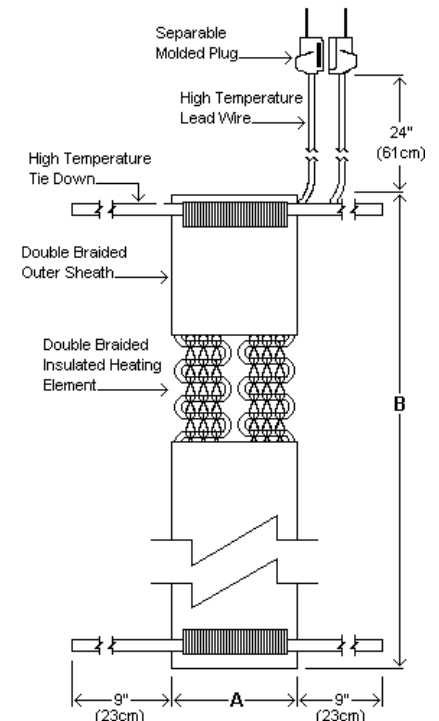

Size A		Size B		Total Watts	Part No. (120VAC)	Part No. (240VAC)
inches	cm	inches	cm			
1.75	4.4	24	60	209	BIH171020L	BIH172020L*
1.75	4.4	48	122	418	BIH171040L	BIH172040L*
1.75	4.4	72	183	627	BIH171060L	BIH172060L*
1.75	4.4	96	244	836	BIH171080L	BIH172080L*
1.75	4.4	120	305	1045	BIH171100L	BIH172100L*
2.5	6.4	24	60	313	BIH251020L	BIH252020L*
2.5	6.4	48	122	627	BIH251040L	BIH252040L*
2.5	6.4	72	183	940	BIH251060L	BIH252060L*
2.5	6.4	96	244	1254	BIH251080L	BIH252080L*
2.5	6.4	120	305	1567	BIH251100L	BIH252100L*
3.25	8.3	24	60	418	BIH321020L	BIH322020L*
3.25	8.3	48	122	836	BIH321040L	BIH322040L*
3.25	8.3	72	183	1254	BIH321060L	BIH322060L*
3.25	8.3	96	244	1672	BIH321080L*	BIH322080L*
3.25	8.3	120	305	2090	BIH321100L*	BIH322100L*

* Plug not included. Note: For a single power lead on opposite ends of the tape, remove the L from the part number.

Samox Wide Heavy Insulated 1100°F/ 594°C Continuous, 1150°F/ 621°C Short Term.

Size A		Size B		Total Watts	Part No. (120VAC)	Part No. (240VAC)
inches	cm	inches	cm			
1.75	4.4	24	60	313	BWH171020L	BWH172020L*
1.75	4.4	48	122	627	BWH171040L	BWH172040L*
1.75	4.4	72	183	940	BWH171060L	BWH172060L*
1.75	4.4	96	244	1254	BWH171080L	BWH172080L*
1.75	4.4	120	305	1567	N/A	BWH172100L*
2.5	6.4	24	60	470	BWH251020L	BWH252020L*
2.5	6.4	48	122	940	BWH251040L	BWH252040L*
2.5	6.4	72	183	1411	BWH251060L	BWH252060L*
2.5	6.4	96	244	1881	BWH251080L*	BWH252080L*
2.5	6.4	120	305	2351	N/A	BWH252100L*
3.25	8.3	24	60	627	BWH321020L	BWH322020L*
3.25	8.3	48	122	1254	BWH321040L	BWH322040L*
3.25	8.3	72	183	1881	BWH321060L*	BWH322060L*
3.25	8.3	96	244	2508	BWH321080L*	BWH322080L*
3.25	8.3	120	305	3135	N/A	BWH322100L*

* Plug not included. Note: For a single power lead on opposite ends of the tape, remove the L from the part number.

Approvals:

- UR pending

Wide Heavy Insulated Heating Tapes are suitable for use on conductive surfaces.